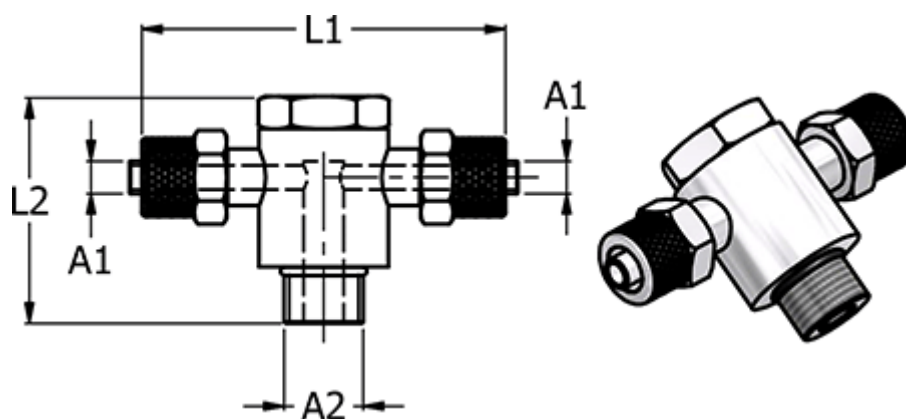

Article number: 5861421810

Description: Push-on fitting 14.218-10, metal  $\text{Ø}10/8\text{-G } 1/8\text{'-}\text{Ø}10/8$   
Banjo Tee

## Measures

Hose diameter A1	= 10/8
L1	= 53.0
L2	= 28.0
NV	= 14
Thread A2	= G 1/8"